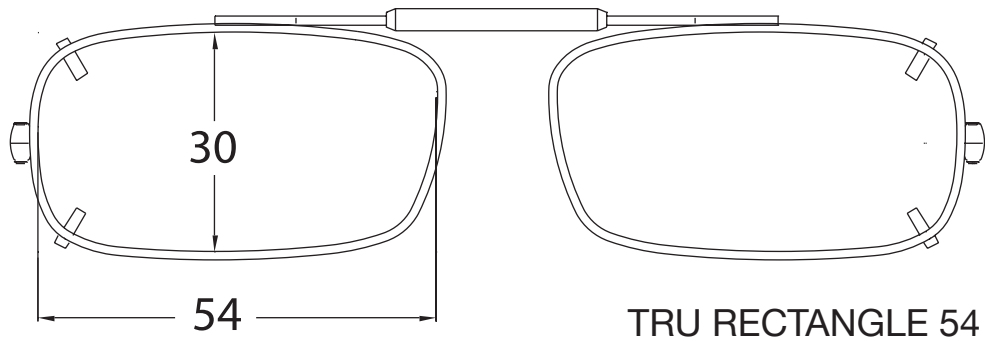

**PRINT THIS PAGE AT 100% RESOLUTION BEFORE USING**

TRU RECTANGLE 48

**PLACE A PENNY OVER PENNY IMAGE TO ENSURE PROPER SIZING**

TRU RECTANGLE 50

**PLACE YOUR OPTICAL FRAME OVER CLIP IMAGES TO DETERMINE CLIP SHAPE AND SIZE**

TRU RECTANGLE 52

**You can also measure your frame in mm and compare to measurements on clip images above**

**Measurements shown in mm**

**PRINT THIS PAGE AT 100% RESOLUTION BEFORE USING**

**PLACE A PENNY OVER PENNY IMAGE TO ENSURE PROPER SIZING**

**PLACE YOUR OPTICAL FRAME OVER CLIP IMAGES TO DETERMINE CLIP SHAPE AND SIZE**

**You can also measure your frame in mm and compare to measurements on clip images above**

**Measurements shown in mm**