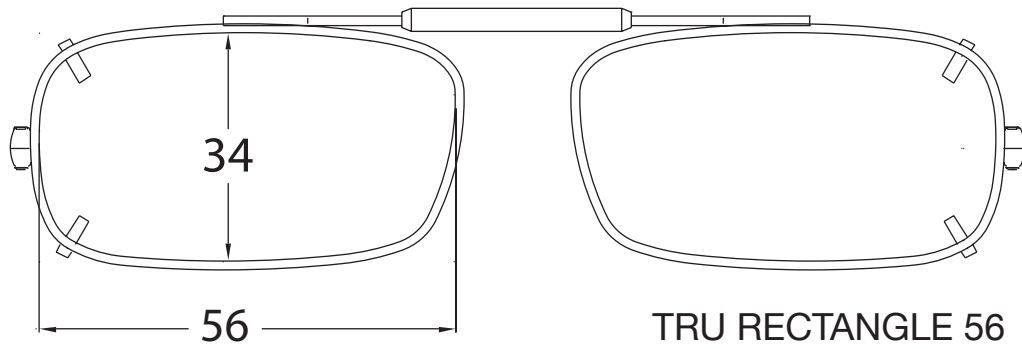

**PRINT THIS PAGE AT 100% RESOLUTION BEFORE USING**

TRU RECTANGLE 48

**PLACE A PENNY OVER PENNY IMAGE TO ENSURE PROPER SIZING**

TRU RECTANGLE 50

**PLACE YOUR OPTICAL FRAME OVER CLIP IMAGES TO DETERMINE CLIP SHAPE AND SIZE**

TRU RECTANGLE 52

**You can also measure your frame in mm and compare to measurements on clip images above**

**Measurements shown in mm**

**PRINT THIS PAGE AT 100% RESOLUTION BEFORE USING**

**PLACE A PENNY OVER PENNY IMAGE TO ENSURE PROPER SIZING**

**PLACE YOUR OPTICAL FRAME OVER CLIP IMAGES TO DETERMINE CLIP SHAPE AND SIZE**

**You can also measure your frame in mm and compare to measurements on clip images above**

**Measurements shown in mm**