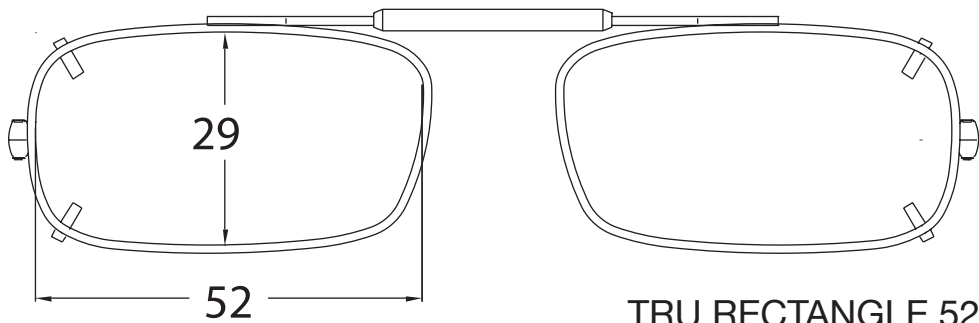

**PRINT THIS PAGE AT 100% RESOLUTION BEFORE USING**

TRU RECTANGLE 48

**PLACE A PENNY OVER PENNY IMAGE TO ENSURE PROPER SIZING**

TRU RECTANGLE 50

**PLACE YOUR OPTICAL FRAME OVER CLIP IMAGES TO DETERMINE CLIP SHAPE AND SIZE**

TRU RECTANGLE 52

**You can also measure your frame in mm and compare to measurements on clip images above**

**Measurements shown in mm**

**PRINT THIS PAGE AT 100% RESOLUTION BEFORE USING**

**PLACE A PENNY OVER PENNY IMAGE TO ENSURE PROPER SIZING**

**PLACE YOUR OPTICAL FRAME OVER CLIP IMAGES TO DETERMINE CLIP SHAPE AND SIZE**

**You can also measure your frame in mm and compare to measurements on clip images above**

**Measurements shown in mm**