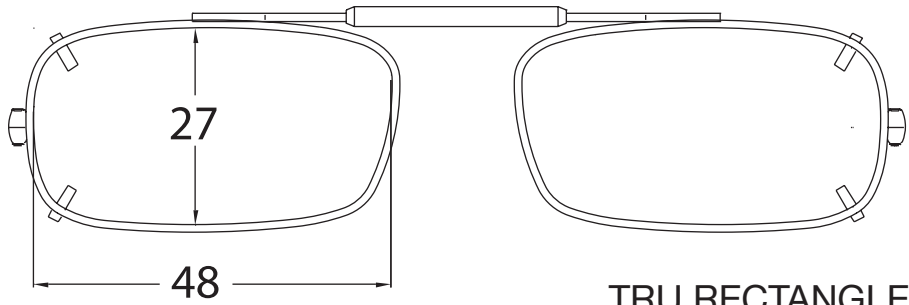

**PRINT THIS PAGE AT 100% RESOLUTION BEFORE USING**

TRU RECTANGLE 48

**PLACE A PENNY OVER PENNY IMAGE TO ENSURE PROPER SIZING**

TRU RECTANGLE 50

**PLACE YOUR OPTICAL FRAME OVER CLIP IMAGES TO DETERMINE CLIP SHAPE AND SIZE**

TRU RECTANGLE 52

**You can also measure your frame in mm and compare to measurements on clip images above**

**Measurements shown in mm**

**PRINT THIS PAGE AT 100% RESOLUTION BEFORE USING**

**PLACE A PENNY OVER PENNY IMAGE TO ENSURE PROPER SIZING**

**PLACE YOUR OPTICAL FRAME OVER CLIP IMAGES TO DETERMINE CLIP SHAPE AND SIZE**

**You can also measure your frame in mm and compare to measurements on clip images above**

**Measurements shown in mm**