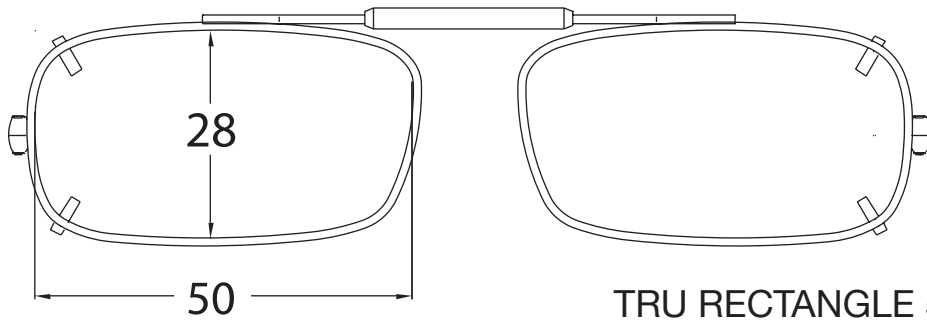

**PRINT THIS PAGE AT 100% RESOLUTION BEFORE USING**

TRU RECTANGLE 48

**PLACE A PENNY OVER PENNY IMAGE TO ENSURE PROPER SIZING**

TRU RECTANGLE 50

**PLACE YOUR OPTICAL FRAME OVER CLIP IMAGES TO DETERMINE CLIP SHAPE AND SIZE**

TRU RECTANGLE 52

**You can also measure your frame in mm and compare to measurements on clip images above**

**Measurements shown in mm**

**PRINT THIS PAGE AT 100% RESOLUTION BEFORE USING**

**PLACE A PENNY OVER PENNY IMAGE TO ENSURE PROPER SIZING**

**PLACE YOUR OPTICAL FRAME OVER CLIP IMAGES TO DETERMINE CLIP SHAPE AND SIZE**

**You can also measure your frame in mm and compare to measurements on clip images above**

**Measurements shown in mm**