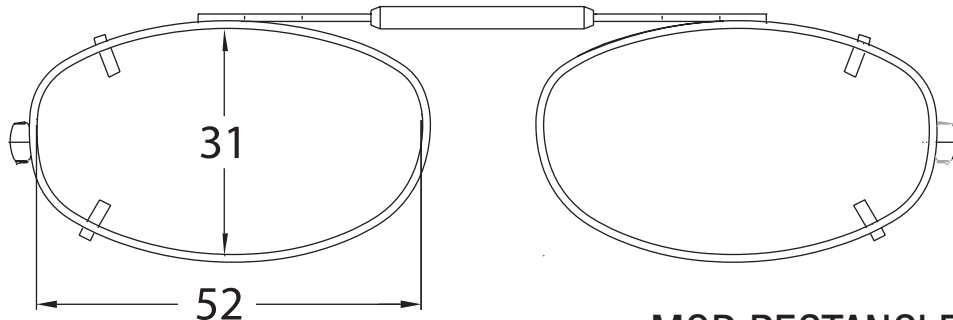

PRINT THIS PAGE AT 100% RESOLUTION BEFORE USING

MOD RECTANGLE 48

PLACE A PENNY OVER PENNY IMAGE TO ENSURE PROPER SIZING

MOD RECTANGLE 50

PLACE YOUR OPTICAL FRAME OVER CLIP IMAGES TO DETERMINE CLIP SHAPE AND SIZE

MOD RECTANGLE 52

You can also measure your frame in mm and compare to measurements on clip images above

Measurements shown in mm