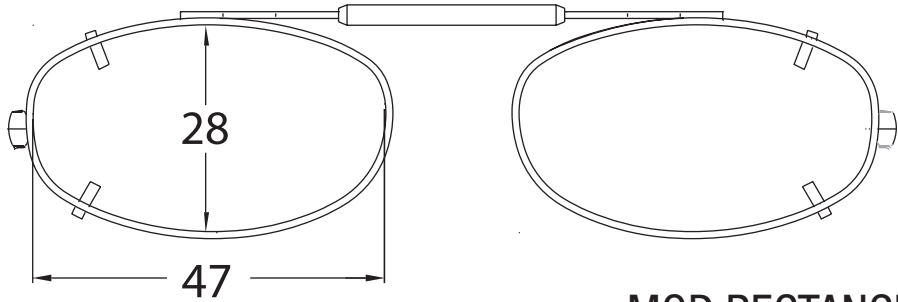

PRINT THIS PAGE AT 100% RESOLUTION BEFORE USING

MOD RECTANGLE 48

PLACE A PENNY OVER PENNY IMAGE TO ENSURE PROPER SIZING

MOD RECTANGLE 50

PLACE YOUR OPTICAL FRAME OVER CLIP IMAGES TO DETERMINE CLIP SHAPE AND SIZE

MOD RECTANGLE 52

You can also measure your frame in mm and compare to measurements on clip images above

Measurements shown in mm