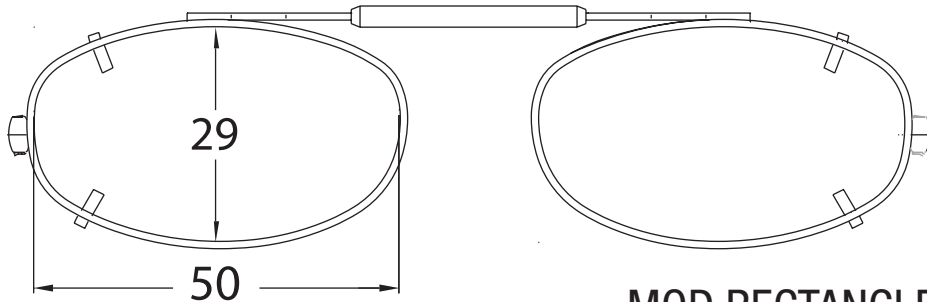

PRINT THIS PAGE AT 100% RESOLUTION BEFORE USING

MOD RECTANGLE 48

PLACE A PENNY OVER PENNY IMAGE TO ENSURE PROPER SIZING

MOD RECTANGLE 50

PLACE YOUR OPTICAL FRAME OVER CLIP IMAGES TO DETERMINE CLIP SHAPE AND SIZE

MOD RECTANGLE 52

You can also measure your frame in mm and compare to measurements on clip images above

Measurements shown in mm