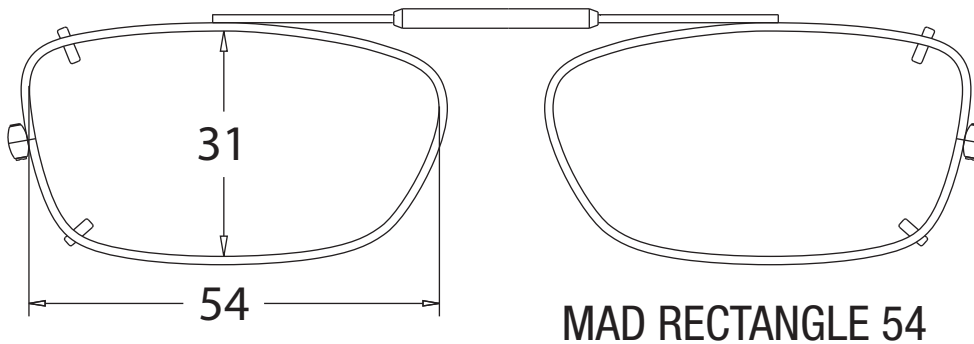

PRINT THIS PAGE AT 100% RESOLUTION BEFORE USING

MAD RECTANGLE 52

PLACE A PENNY OVER PENNY IMAGE TO ENSURE PROPER SIZING

MAD RECTANGLE 54

PLACE YOUR OPTICAL FRAME OVER CLIP IMAGES TO DETERMINE CLIP SHAPE AND SIZE

You can also measure your frame in mm and compare to measurements on clip images above

Measurements shown in mm