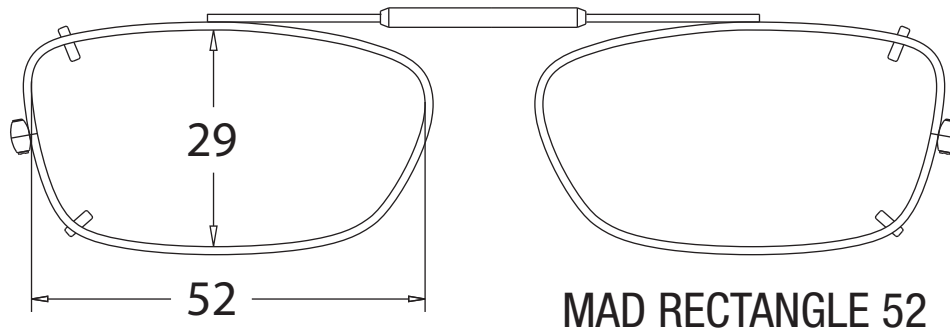

PRINT THIS PAGE AT 100% RESOLUTION BEFORE USING

MAD RECTANGLE 52

PLACE A PENNY OVER PENNY IMAGE TO ENSURE PROPER SIZING

MAD RECTANGLE 54

PLACE YOUR OPTICAL FRAME OVER CLIP IMAGES TO DETERMINE CLIP SHAPE AND SIZE

You can also measure your frame in mm and compare to measurements on clip images above

Measurements shown in mm