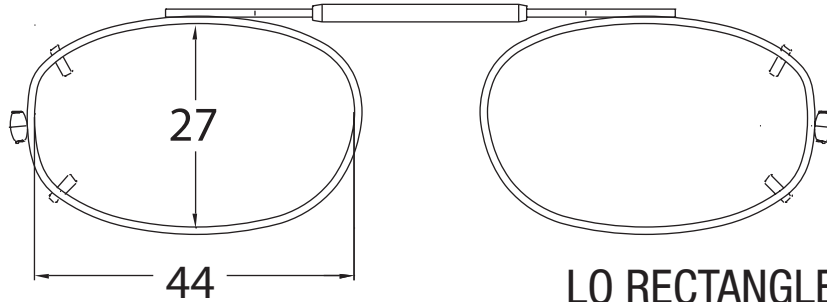

PRINT THIS PAGE AT 100% RESOLUTION BEFORE USING

LO RECTANGLE 44

PLACE A PENNY OVER PENNY IMAGE TO ENSURE PROPER SIZING

LO RECTANGLE 46

PLACE YOUR OPTICAL FRAME OVER CLIP IMAGES TO DETERMINE CLIP SHAPE AND SIZE

LO RECTANGLE 48

You can also measure your frame in mm and compare to measurements on clip images above

Measurements shown in mm

PRINT THIS PAGE AT 100% RESOLUTION BEFORE USING

PLACE A PENNY OVER PENNY IMAGE TO ENSURE PROPER SIZING

PLACE YOUR OPTICAL FRAME OVER CLIP IMAGES TO DETERMINE CLIP SHAPE AND SIZE

You can also measure your frame in mm and compare to measurements on clip images above

Measurements shown in mm

PRINT THIS PAGE AT 100% RESOLUTION BEFORE USING

Measurements shown in mm