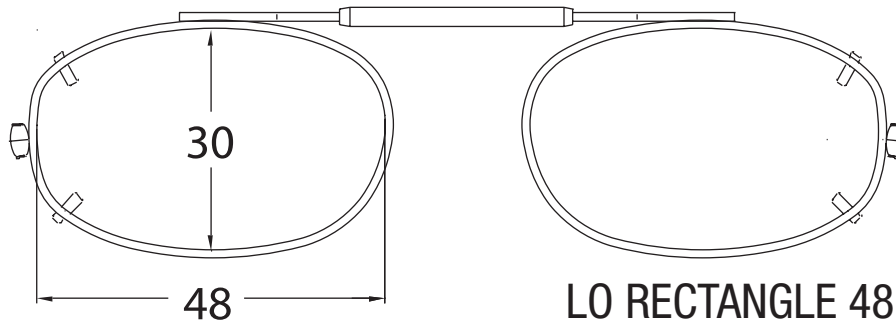

PRINT THIS PAGE AT 100% RESOLUTION BEFORE USING

LO RECTANGLE 44

PLACE A PENNY OVER PENNY IMAGE TO ENSURE PROPER SIZING

LO RECTANGLE 46

PLACE YOUR OPTICAL FRAME OVER CLIP IMAGES TO DETERMINE CLIP SHAPE AND SIZE

LO RECTANGLE 48

You can also measure your frame in mm and compare to measurements on clip images above

Measurements shown in mm

PRINT THIS PAGE AT 100% RESOLUTION BEFORE USING

PLACE A PENNY OVER PENNY IMAGE TO ENSURE PROPER SIZING

PLACE YOUR OPTICAL FRAME OVER CLIP IMAGES TO DETERMINE CLIP SHAPE AND SIZE

You can also measure your frame in mm and compare to measurements on clip images above

Measurements shown in mm

PRINT THIS PAGE AT 100% RESOLUTION BEFORE USING

Measurements shown in mm