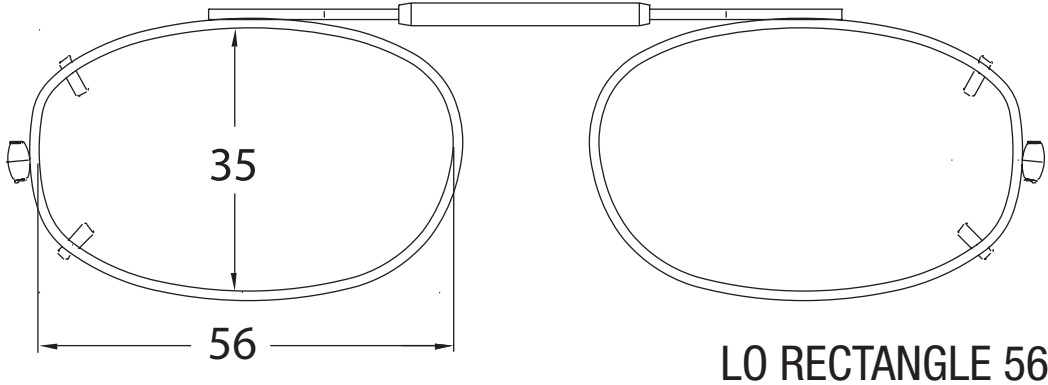

LO RECTANGLE 48

You can also measure your frame in mm and compare to measurements on clip images above

Measurements shown in mm

PRINT THIS PAGE AT 100% RESOLUTION BEFORE USING

PLACE A PENNY OVER PENNY IMAGE TO ENSURE PROPER SIZING

PLACE YOUR OPTICAL FRAME OVER CLIP IMAGES TO DETERMINE CLIP SHAPE AND SIZE

You can also measure your frame in mm and compare to measurements on clip images above

Measurements shown in mm

PRINT THIS PAGE AT 100% RESOLUTION BEFORE USING

PLACE A PENNY OVER PENNY IMAGE TO ENSURE PROPER SIZING

PLACE YOUR OPTICAL FRAME OVER CLIP IMAGES TO DETERMINE CLIP SHAPE AND SIZE

You can also measure your frame in mm and compare to measurements on clip images above

Measurements shown in mm