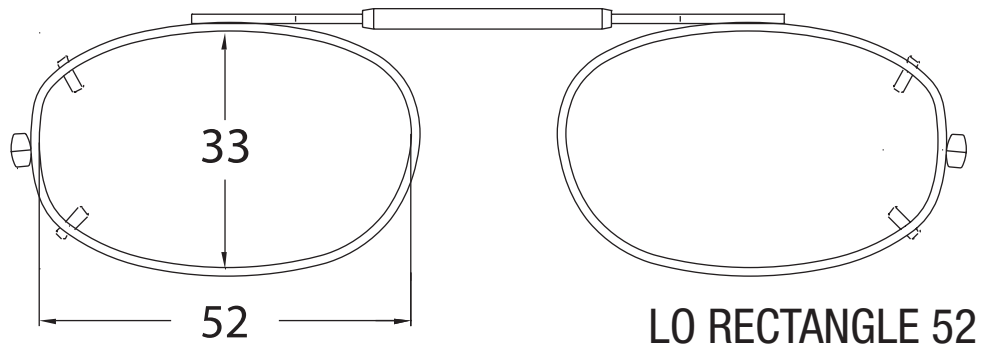

LO RECTANGLE 48

You can also measure your frame in mm and compare to measurements on clip images above

Measurements shown in mm

PRINT THIS PAGE AT 100% RESOLUTION BEFORE USING

PLACE A PENNY OVER PENNY IMAGE TO ENSURE PROPER SIZING

PLACE YOUR OPTICAL FRAME OVER CLIP IMAGES TO DETERMINE CLIP SHAPE AND SIZE

You can also measure your frame in mm and compare to measurements on clip images above

Measurements shown in mm

PRINT THIS PAGE AT 100% RESOLUTION BEFORE USING

PLACE A PENNY OVER PENNY IMAGE TO ENSURE PROPER SIZING

PLACE YOUR OPTICAL FRAME OVER CLIP IMAGES TO DETERMINE CLIP SHAPE AND SIZE

You can also measure your frame in mm and compare to measurements on clip images above

Measurements shown in mm