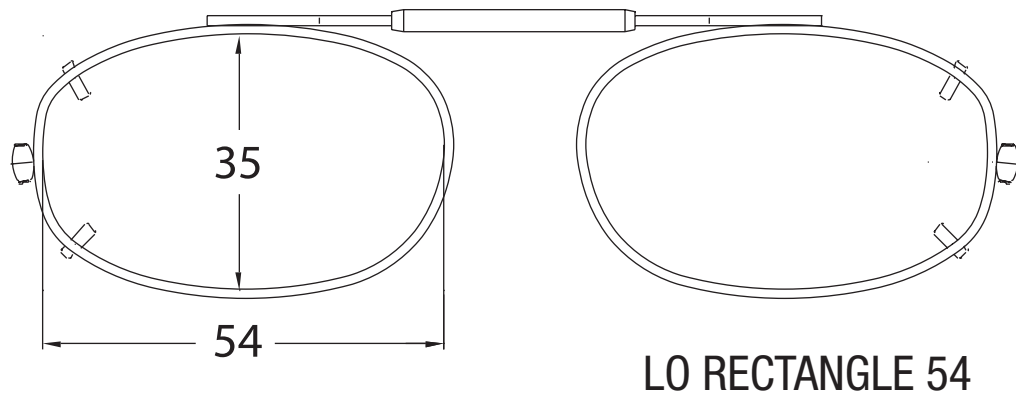

LO RECTANGLE 48

You can also measure your frame in mm and compare to measurements on clip images above

Measurements shown in mm

PRINT THIS PAGE AT 100% RESOLUTION BEFORE USING

PLACE A PENNY OVER PENNY IMAGE TO ENSURE PROPER SIZING

PLACE YOUR OPTICAL FRAME OVER CLIP IMAGES TO DETERMINE CLIP SHAPE AND SIZE

You can also measure your frame in mm and compare to measurements on clip images above

Measurements shown in mm

PRINT THIS PAGE AT 100% RESOLUTION BEFORE USING

PLACE A PENNY OVER PENNY IMAGE TO ENSURE PROPER SIZING

PLACE YOUR OPTICAL FRAME OVER CLIP IMAGES TO DETERMINE CLIP SHAPE AND SIZE

You can also measure your frame in mm and compare to measurements on clip images above

Measurements shown in mm