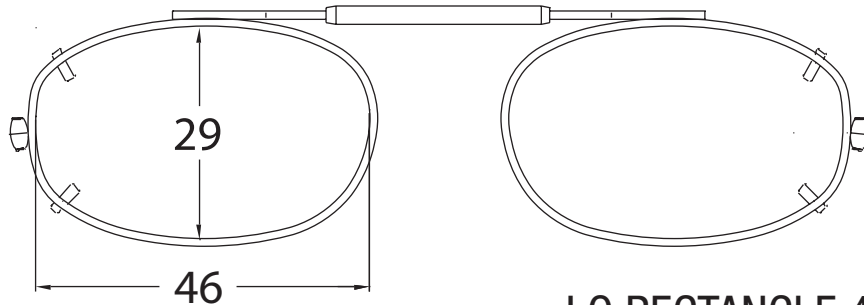

PRINT THIS PAGE AT 100% RESOLUTION BEFORE USING

LO RECTANGLE 44

PLACE A PENNY OVER PENNY IMAGE TO ENSURE PROPER SIZING

LO RECTANGLE 46

PLACE YOUR OPTICAL FRAME OVER CLIP IMAGES TO DETERMINE CLIP SHAPE AND SIZE

LO RECTANGLE 48

You can also measure your frame in mm and compare to measurements on clip images above

Measurements shown in mm

PRINT THIS PAGE AT 100% RESOLUTION BEFORE USING

PLACE A PENNY OVER PENNY IMAGE TO ENSURE PROPER SIZING

PLACE YOUR OPTICAL FRAME OVER CLIP IMAGES TO DETERMINE CLIP SHAPE AND SIZE

You can also measure your frame in mm and compare to measurements on clip images above

Measurements shown in mm

PRINT THIS PAGE AT 100% RESOLUTION BEFORE USING

Measurements shown in mm