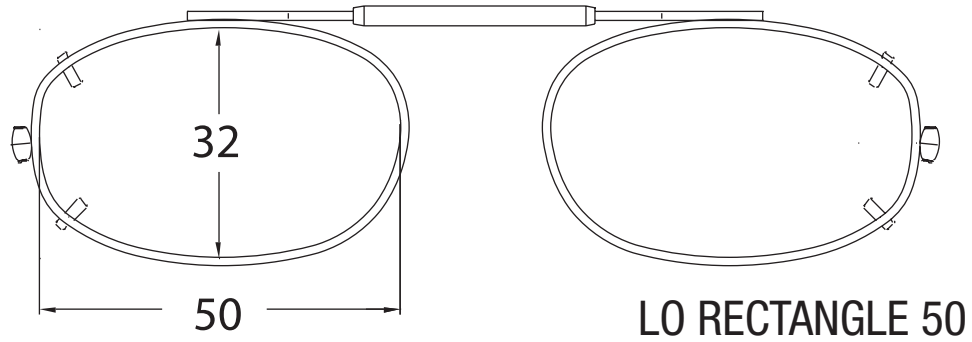

PRINT THIS PAGE AT 100% RESOLUTION BEFORE USING

LO RECTANGLE 44

PLACE A PENNY OVER PENNY IMAGE TO ENSURE PROPER SIZING

LO RECTANGLE 46

PLACE YOUR OPTICAL FRAME OVER CLIP IMAGES TO DETERMINE CLIP SHAPE AND SIZE

LO RECTANGLE 48

You can also measure your frame in mm and compare to measurements on clip images above

Measurements shown in mm

PRINT THIS PAGE AT 100% RESOLUTION BEFORE USING

PLACE A PENNY OVER PENNY IMAGE TO ENSURE PROPER SIZING

PLACE YOUR OPTICAL FRAME OVER CLIP IMAGES TO DETERMINE CLIP SHAPE AND SIZE

You can also measure your frame in mm and compare to measurements on clip images above

Measurements shown in mm

PRINT THIS PAGE AT 100% RESOLUTION BEFORE USING

Measurements shown in mm