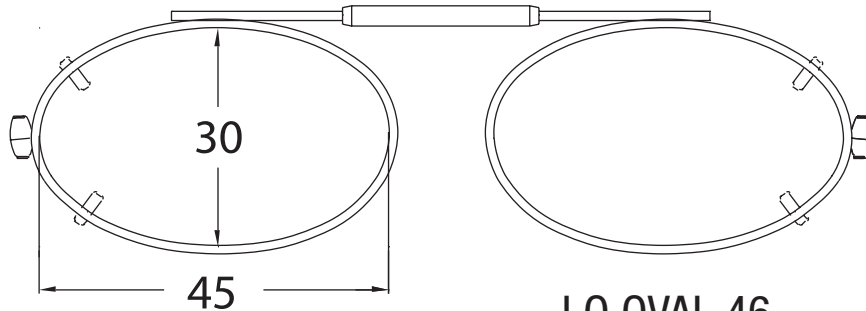

PRINT THIS PAGE AT 100% RESOLUTION BEFORE USING

LO OVAL 44

PLACE A PENNY OVER PENNY IMAGE TO ENSURE PROPER SIZING

LO OVAL 46

PLACE YOUR OPTICAL FRAME OVER CLIP IMAGES TO DETERMINE CLIP SHAPE AND SIZE

LO OVAL 48

You can also measure your frame in mm and compare to measurements on clip images above

Measurements shown in mm