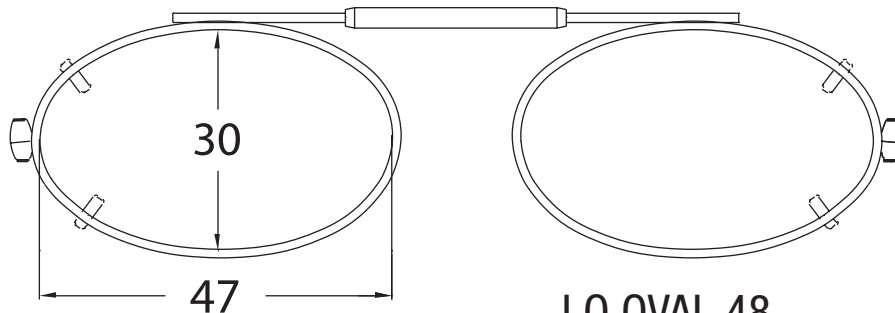

PRINT THIS PAGE AT 100% RESOLUTION BEFORE USING

LO OVAL 44

PLACE A PENNY OVER PENNY IMAGE TO ENSURE PROPER SIZING

LO OVAL 46

PLACE YOUR OPTICAL FRAME OVER CLIP IMAGES TO DETERMINE CLIP SHAPE AND SIZE

LO OVAL 48

You can also measure your frame in mm and compare to measurements on clip images above

Measurements shown in mm